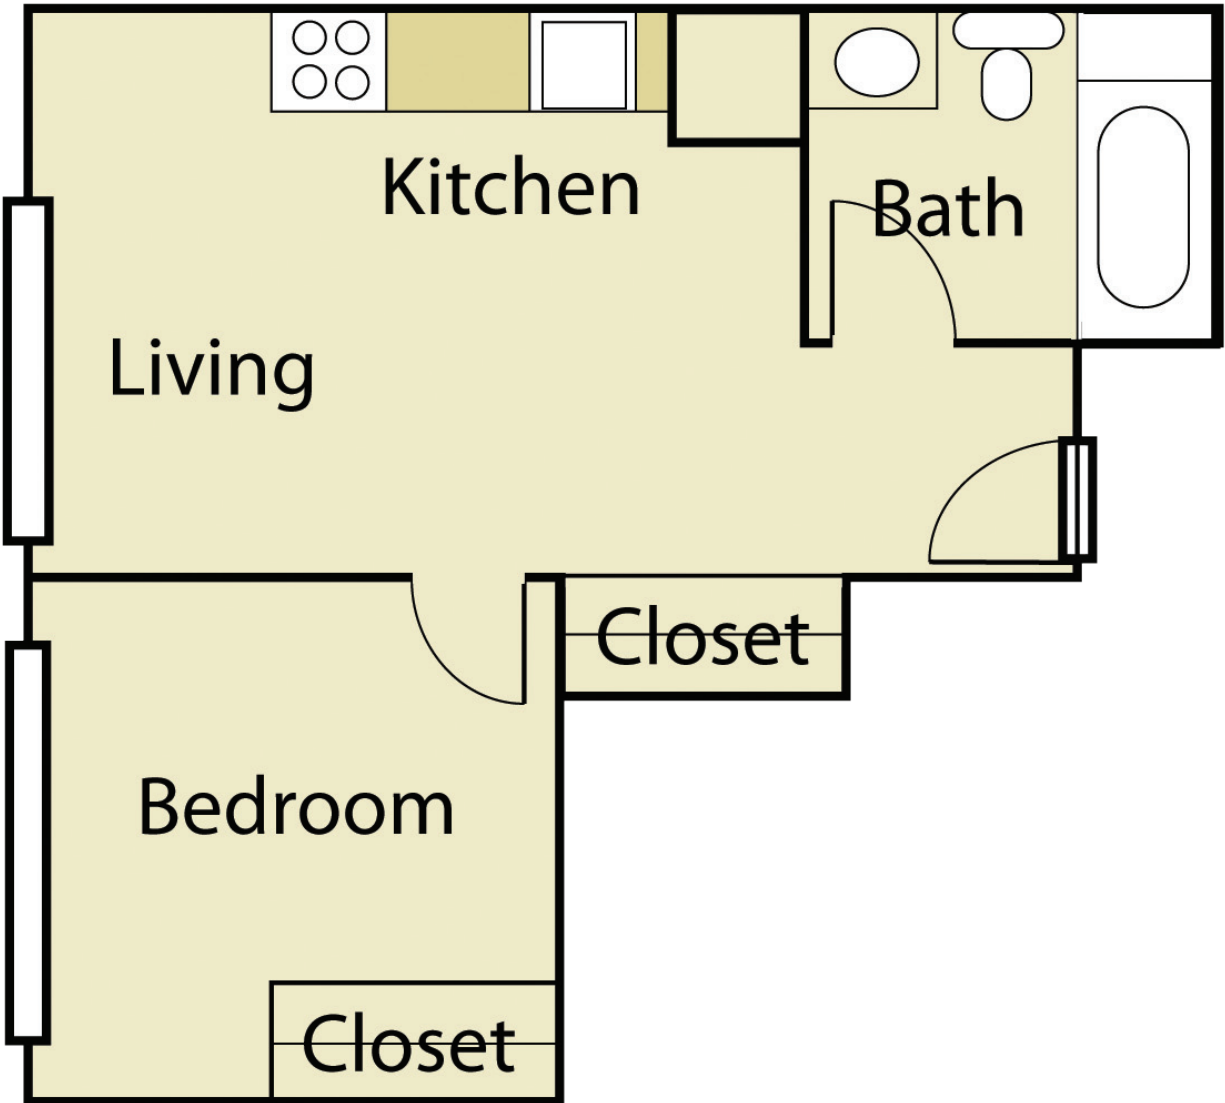

# Stadium Place & Allston Place

smart student living.com

1 Bedroom - 1 Bathroom

2312 Fulton Street, Suite C  
Berkeley, CA 94704  
510-981-1909  
Stadium@PlaceProperties.com