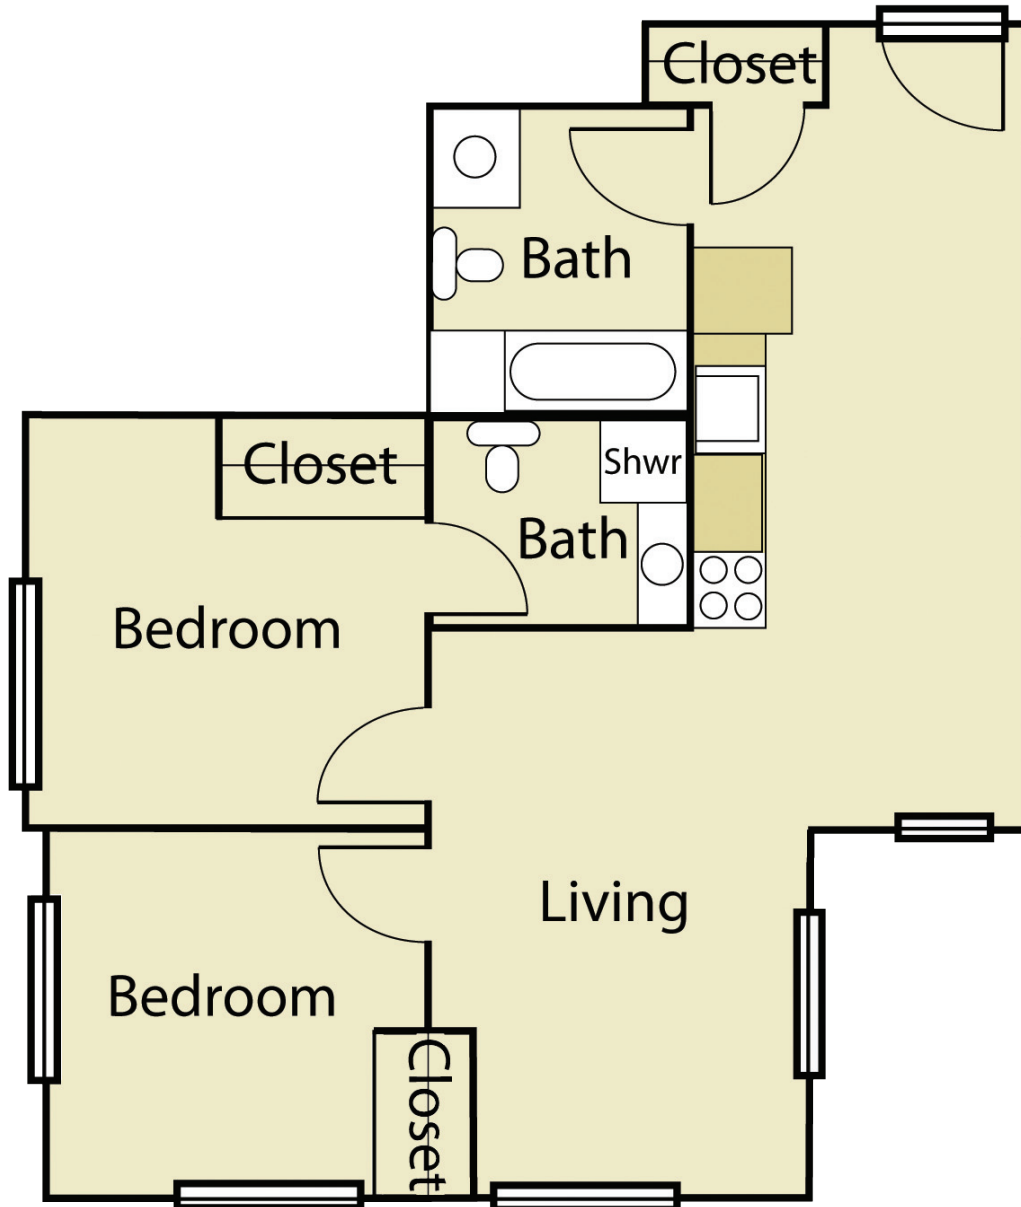

Stadium Place & Allston Place

smart student living.com

2 Bedroom - 2 Bathroom

2312 Fulton Street, Suite C
Berkeley, CA 94704
510-981-1909
Stadium@PlaceProperties.com