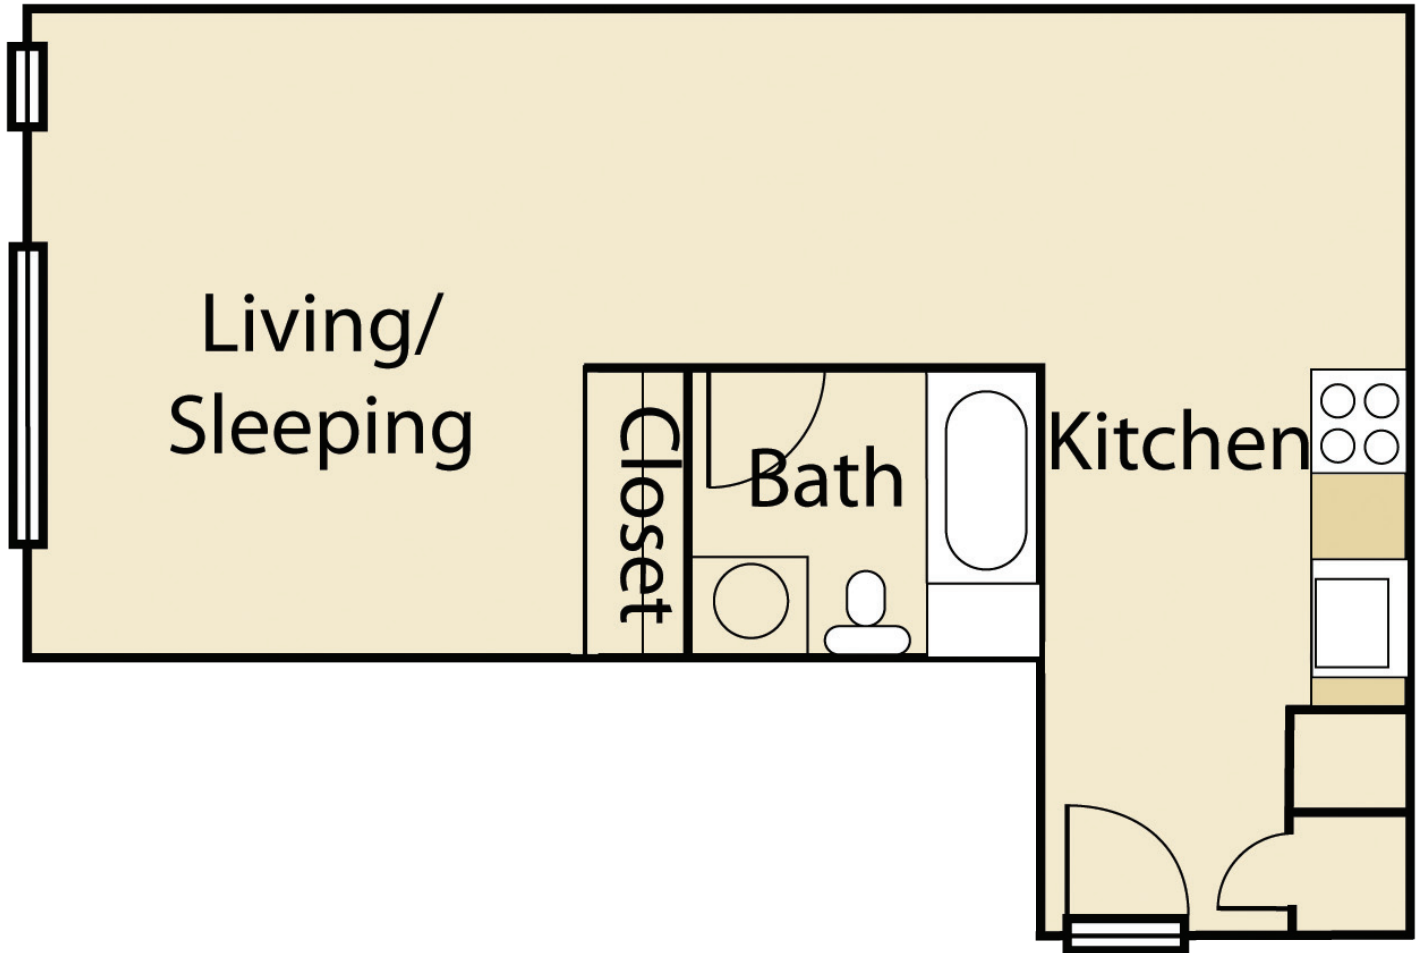

# Stadium Place & Allston Place

smart student living.com

Studio - 1 Bathroom

2312 Fulton Street, Suite C  
Berkeley, CA 94704  
510-981-1909  
Stadium@PlaceProperties.com